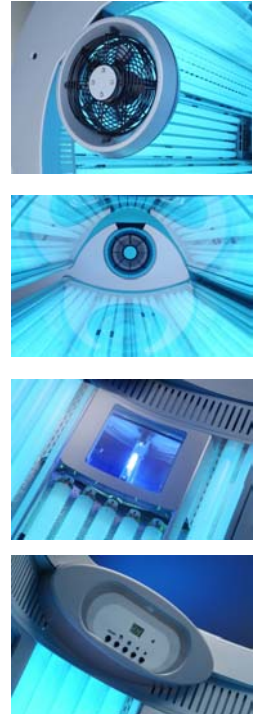

impress yourself.

SUNRAY

Standard Color

Details:

- **SUNRAY 27/1** (1 Facial)
- **SUNRAY 29/0** (6 Combi-tubes)
- **SUNRAY 33/2** (2 Facials)
- **body fan** (optional)

Canopy decor: (optional)

SUNRAY Facts & Figures			
	27/1	29/0	33/2
Tubing			
Canopy	8 x 100W, 5 x 80W	17x 100W	8 x 100W, 11 x 80W
Facial	1 x 400W		2 x 400W
Bench	14 x 100W	12 x 100W	14 x 100W
Lamp length			
Canopy	1,76 m/1,50 m,	1,76 m	1,76 m/1,50 m
Bench	1,76 m	1,76 m	1,76 m
Output approx.	3645 W	3575 W	4675 W
Power supply	230 V / 50 Hz	230 V / 50 Hz	400 V / 50 Hz
Fuse	1 x 16 A	1 x 16 A	3 x 16 A
Timer	Digitaltimer	Digitaltimer	Digitaltimer
Size in cm	200x102x103	200x102x103	200x102x103
Weight	aprox. 218 kg	aprox. 218 kg	aprox. 237 kg

impress yourself.

SUNRAY

Standard Farbe

Details:

- **SUNRAY 27/1** (1 Gesichtsbräuner)
- **SUNRAY 29/0** (6 Kombi-lampen)
- **SUNRAY 33/2** (2 Gesichtsbräuner)
- **Körperlüfter** (optional)

Fluter Dekor: (optional)