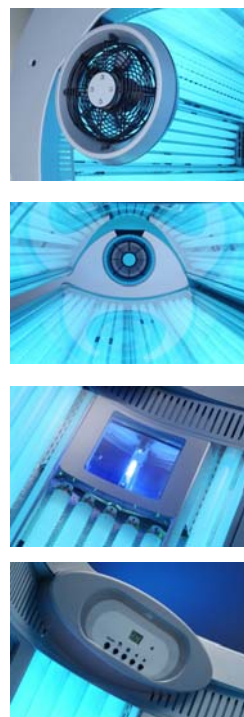

impress yourself.

SUNRAY

Standard Color

Details:

- **SUNRAY 27/1** (1 Facial)
- **SUNRAY 29/0** (6 Combi-tubes)
- **SUNRAY 33/2** (2 Facials)
- **body fan** (optional)

Canopy decor: (optional)

SUNRAY Facts & Figures			
	27/1	29/0	33/2
Tubing			
Canopy	8 x 100W, 5 x 80W	17x 100W	8 x 100W, 11 x 80W
Facial	1 x 400W		2 x 400W
Bench	14 x 100W	12 x 100W	14 x 100W
Lamp length			
Canopy	1,76 m/1,50 m,	1,76 m	1,76 m/1,50 m
Bench	1,76 m	1,76 m	1,76 m
Output approx.	3645 W	3575 W	4675 W
Power supply	230 V / 50 Hz	230 V / 50 Hz	400 V / 50 Hz
Fuse	1 x 16 A	1 x 16 A	3 x 16 A
Timer	Digitaltimer	Digitaltimer	Digitaltimer
Size in cm	200x102x103	200x102x103	200x102x103
Weight	aprox. 218 kg	aprox. 218 kg	aprox. 237 kg

impress yourself.

SUNRAY

Standard Farbe

Details:

- **SUNRAY 27/1** (1 Gesichtsbräuner)
- **SUNRAY 29/0** (6 Kombi-lampen)
- **SUNRAY 33/2** (2 Gesichtsbräuner)
- **Körperlüfter** (optional)

Fluter Dekor: (optional)